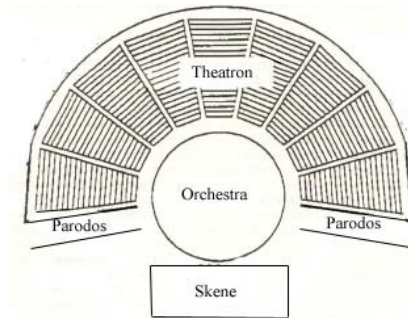

By Shahadat Ullah

These masks represent tragedy (right) and comedy (left).

Tragedy

There were 3 main genres in Greek Theatre.

Comedy

Greek Theatre

A plan of a theatre.

Parts of a Greek Theater

Satyr play (tragicomedy)

Started from c. 700 BC.

Theatres were open-aired.

Actors were all men.

Actors all wore masks.

The first plays were in the Theatre of Dionysus.